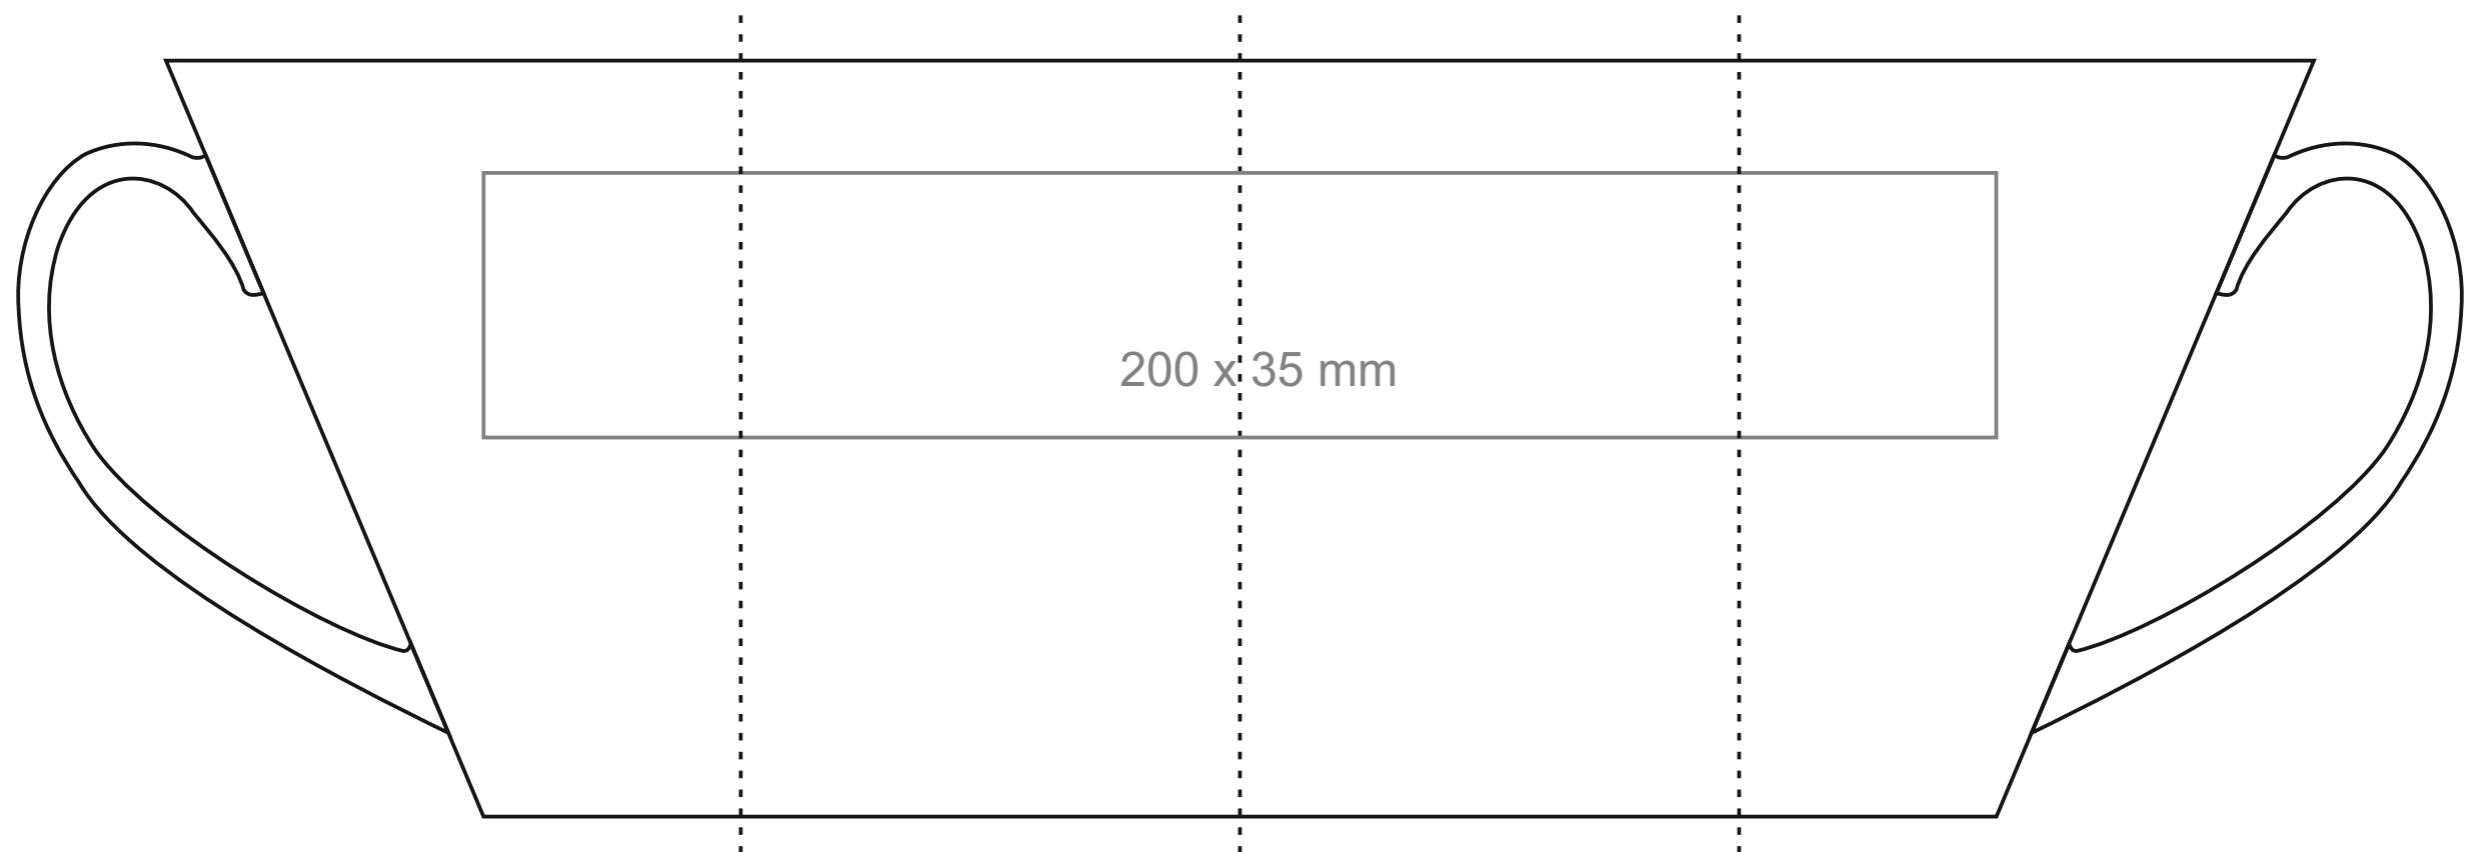

M_1300 Latte Art. Classic

300 ml / h: 101 mm / Ø 91 mm

- | | |
|-------------------------------|--------------|
| Imprint on the handle | - 70 x 10 mm |
| Imprint on the inside | - 45 x 20 mm |
| Imprint on the bottom inside | - Ø 30 mm |
| Imprint on the bottom outside | - Ø 35 mm |

*In the case of projects for transfer print running outside of the standard print area, please contact our sales department.

[How to prepare print material](#)

meaning

- Transfer Print
- Sensitive Touch
- Direct Print