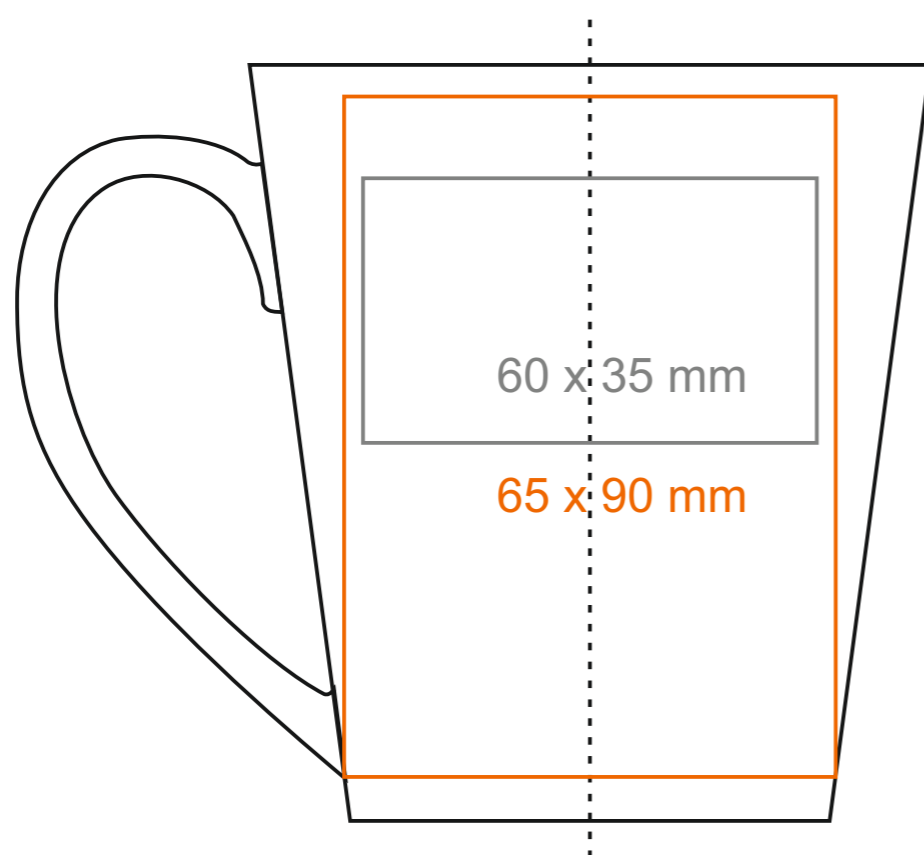

M_1300 Latte Art. Classic

300 ml / h: 101 mm / Ø 91 mm

- | | |
|-------------------------------|--------------|
| Imprint on the handle | - 70 x 10 mm |
| Imprint on the inside | - 45 x 20 mm |
| Imprint on the bottom inside | - Ø 30 mm |
| Imprint on the bottom outside | - Ø 35 mm |