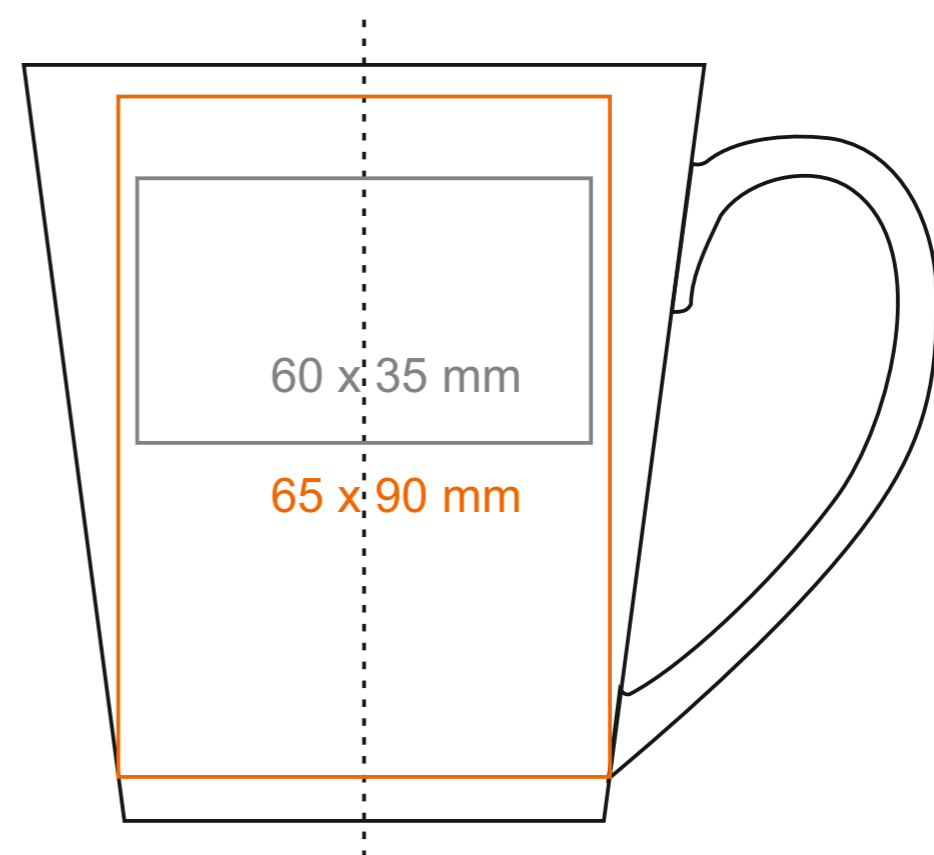

M_1300 Latte Art. Classic

300 ml / h: 101 mm / Ø 91 mm

- | | |
|-------------------------------|--------------|
| Imprint on the handle | - 70 x 10 mm |
| Imprint on the inside | - 45 x 20 mm |
| Imprint on the bottom inside | - Ø 30 mm |
| Imprint on the bottom outside | - Ø 35 mm |